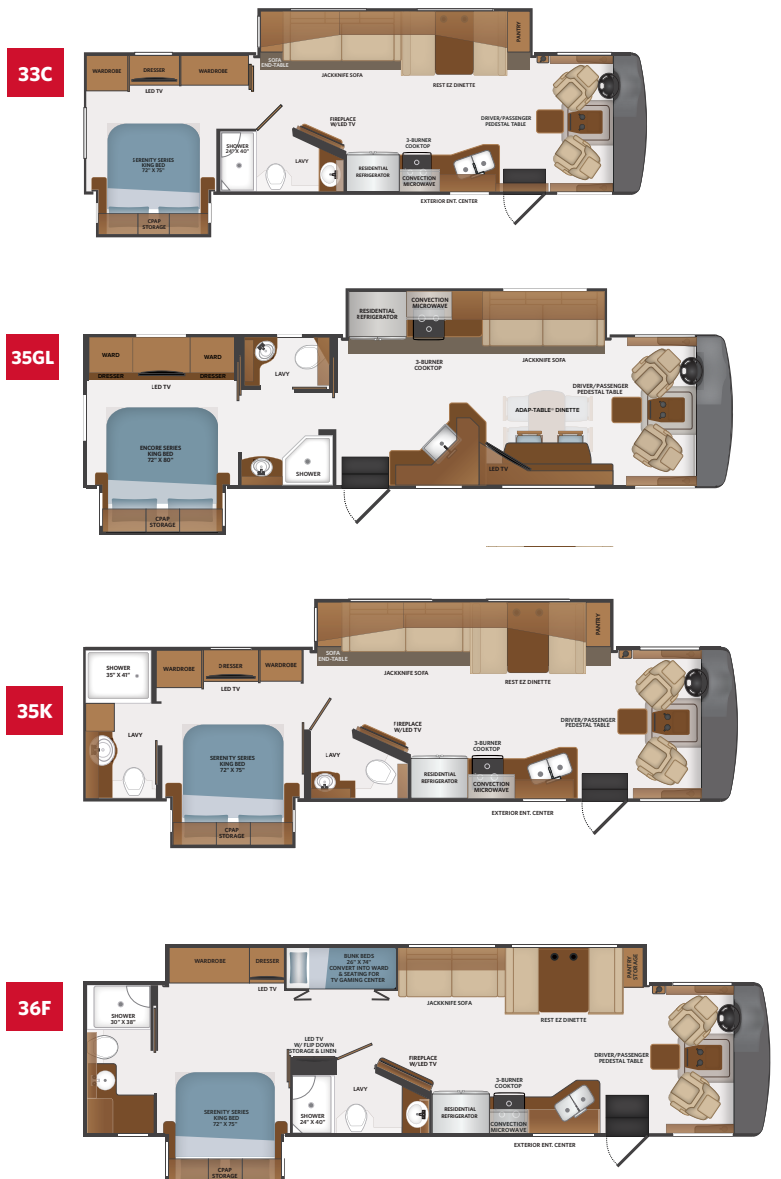

AVAILABLE OPTIONS

- Steering Wheel Stereo Control
- Range - 3 Burner Drop-In with Oven
- Washer/Dryer All-In-One Combo
- Washer & Dryer (35GL only)
- Motion Power Lounge
- Hide-A-Loft™ Electric Drop Down Bed
- Adap-table® Dinette w/Integrated Workstation (33C & 35K)
- Free Standing Dinette w/Credenza (33C & 35K only)
- Rest EZ Dinette (35GL)
- King Stationary Satellite Universal System
- Solar 300w Electrical Panel
- Sumo Springs®
- Steering Stabilizer System
- Liquid Spring Suspension
- Power Cord Reel

CALICO

QUICKSILVER

STILLWATER

CHASSIS

MODEL	33C	35GL	35K	36F
Wheelbase	208"	242"	228"	242"
Front GAWR (lbs)	8,000	9,000	8,000	9,000
Rear GAWR (lbs)	15,000	17,500	15,000	17,500
GCWR (lbs)	26,000	30,000	26,000	30,000
Hitch Rating Weight (lbs)	8,000	8,000	8,000	8,000
Tongue Weight (lbs)	800	800	800	800
Fuel Capacity (gal)	80	80	80	80

DIMENSION & CAPACITIES

MODEL	33C	35GL	35K	36F
Overall Length	34' 3"	36' 3"	36' 3"	38' 9"
Overall Height	12' 10"	12' 10"	12' 10"	12' 10"
Overall Width*	102"	102"	102"	102"
Interior Height*	84"	84"	84"	84"
Interior Width*	96"	96"	96"	96"
Patio Awning Width	16'	16'	16'	16'
Interior Storage (cu. ft.)	123	155	126	171
Exterior Storage (cu. ft.)	160	180	180	170
Fresh Water Capacity (gal)	100	100	100	100
Grey Water Capacity (gal)	58	58	58	90
Black Water Capacity (gal)	42	42	42	50